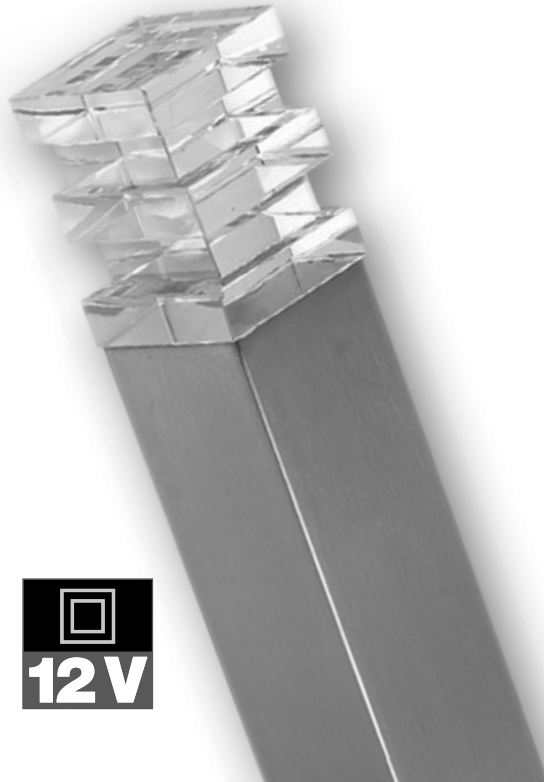

**LUXFORM**  
LIGHTING

Adelaide

12V

**LUXFORM**  
GLOBAL BV

Luxform Global BV Transportstraat 1 8263 BW Kampen The Netherlands