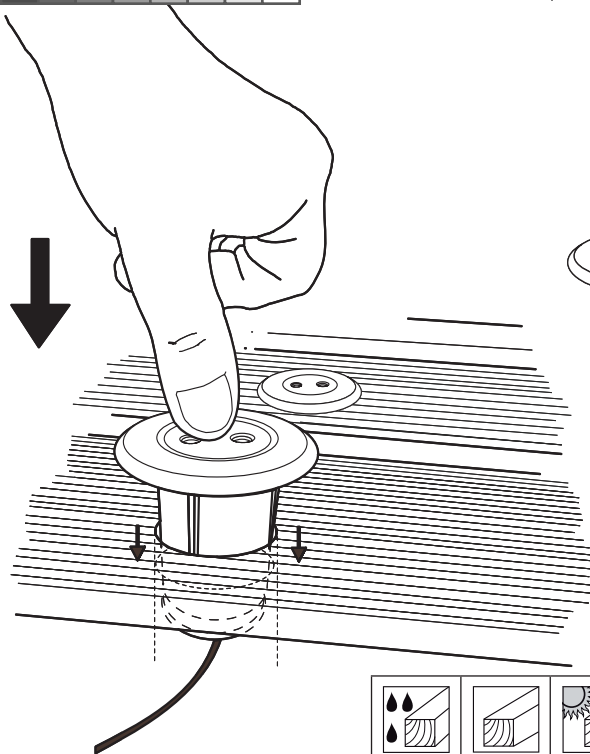

LUXFORM[®]

LIGHTING

Luna/Libra

12V

LUXFORM[®]

GLOBAL BV

Luxform Global BV Transportstraat 1 8263 BW Kampen The Netherlands

	Wet wood	Soft wood	Dry wood	Hard wood	Concrete	Brick wall
Drill	Ø 26mm	Ø 26mm	Ø 27mm	Ø 27mm		
Diamond drill					Ø 26mm	Ø 26mm