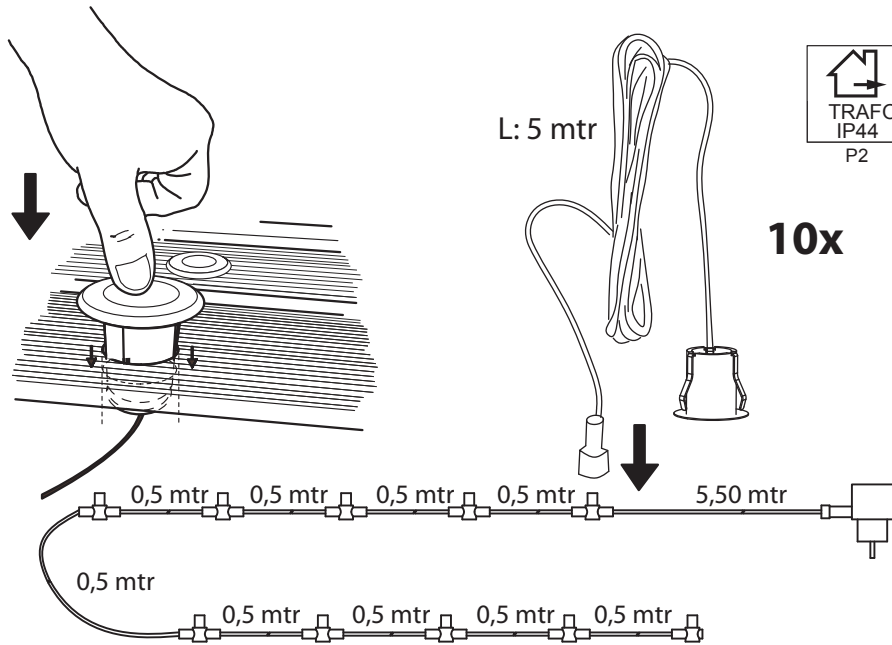

LUXFORM
LIGHTING

10x Built-in light Calypso

LUXFORM
GLOBAL BV

Luxform Global BV Transportstraat 1 8263 BW Kampen The Netherlands

10x

	Wet wood	Soft wood	Dry wood	Hard wood	Concrete	Brick wall
Drill	Ø 22mm	Ø 22mm	Ø 23mm	Ø 23mm		
Diamond drill					Ø 22mm	Ø 22mm