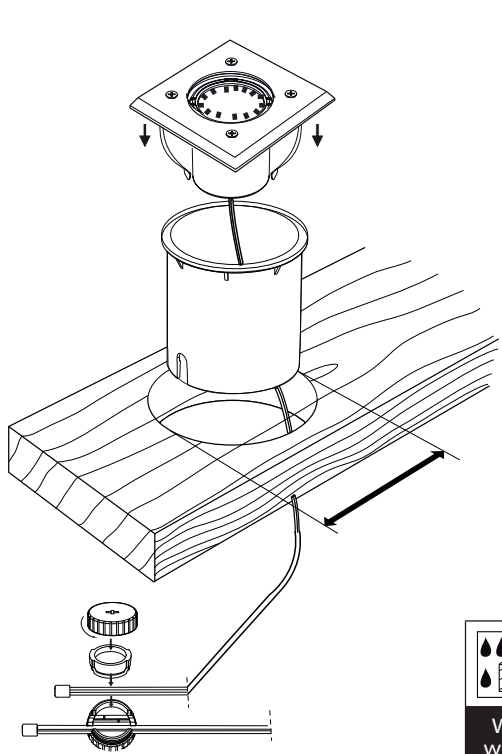

**LUXFORM**  
LIGHTING

**LUXFORM**  
GLOBAL BV

Luxform Global BV Transportstraat 1 8263 BW Kampen The Netherlands

Bourke

	Wet wood	Soft wood	Dry wood	Hard wood	Concrete	Brick wall
Drill		∅ 84~86 mm	∅ 84~86 mm	∅ 84~86 mm		
Diamond drill					∅ 84~86 mm	∅ 84~86 mm