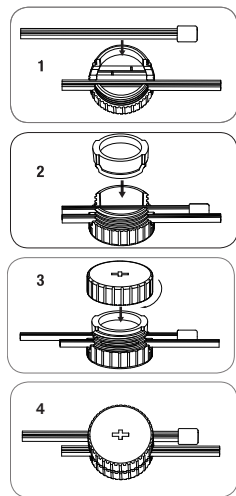

**LUXFORM**  
LIGHTING

**LUXFORM**  
GLOBAL BV

Luxform Global BV Transportstraat 1 8263 BW Kampen The Netherlands

Bourke

	Wet wood	Soft wood	Dry wood	Hard wood	Concrete	Brick wall
Drill		∅ 84~86 mm	∅ 84~86 mm	∅ 84~86 mm		
Diamond drill					∅ 84~86 mm	∅ 84~86 mm