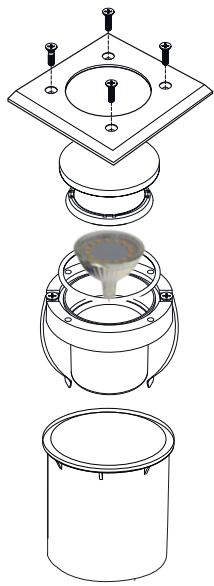

**LUXFORM**  
LIGHTING

**LUXFORM**  
GLOBAL BV

Luxform Global BV Transportstraat 1 8263 BW Kampen The Netherlands

Bourke

	Wet wood	Soft wood	Dry wood	Hard wood	Concrete	Brick wall
Drill		∅ 84~86 mm	∅ 84~86 mm	∅ 84~86 mm		
Diamond drill					∅ 84~86 mm	∅ 84~86 mm