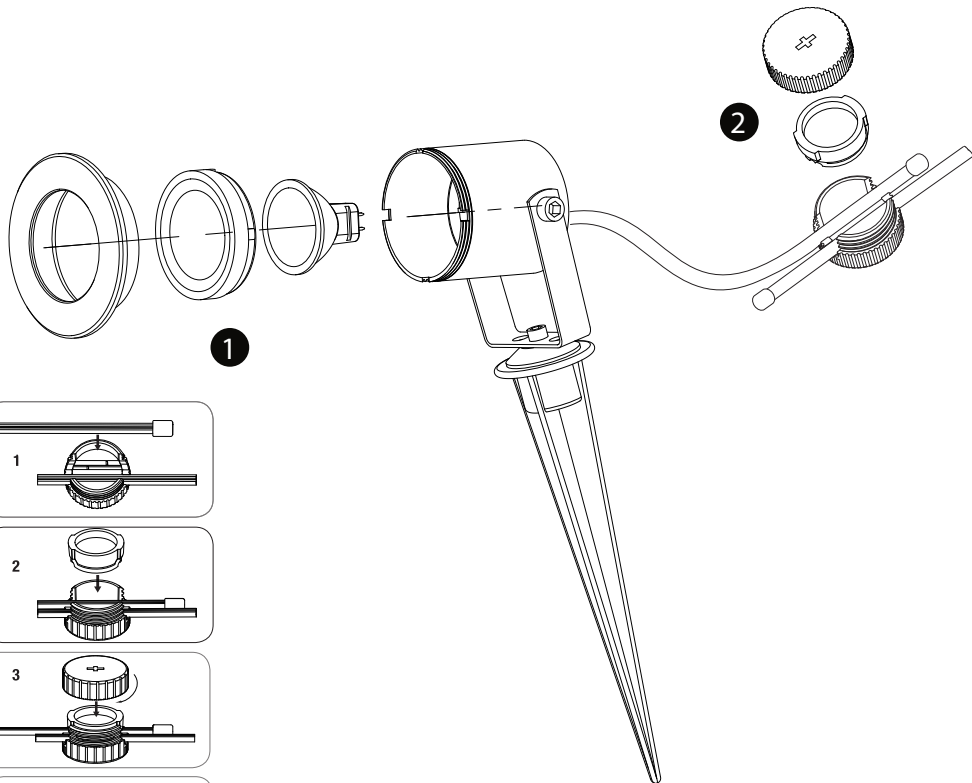

LUXFORM
LIGHTING

LUXFORM
GLOBAL BV

Luxform Global BV Transportstraat 1 8263 BW Kampen The Netherlands

Australia

C1

C2

L1

L4

M1

M2

M6

M12

M18

M19