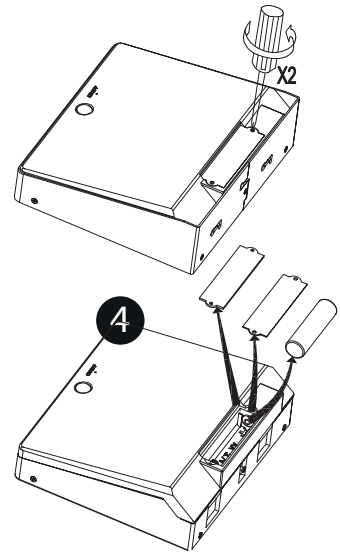

**LUXFORM**  
GLOBAL BV

Luxform Global BV Transportstraat 1 8263 BW Kampen The Netherlands

HIGH LUMEN SOLAR  
**LuxBright**  
LUMEN  
10-350

Cheyenne Wall light

**INCLUDED**  
 2x 2x

Max. 10 Lumen standby illuminated time is 60 hours on a **fully charged battery**, this depending on the number of 350 Lumen switching moments.  
 Max. 350 Lumen illuminated time is 120 minutes with a **fully charged battery**. Equivalent to 240 switching moments of 30 seconds (fixed setting).