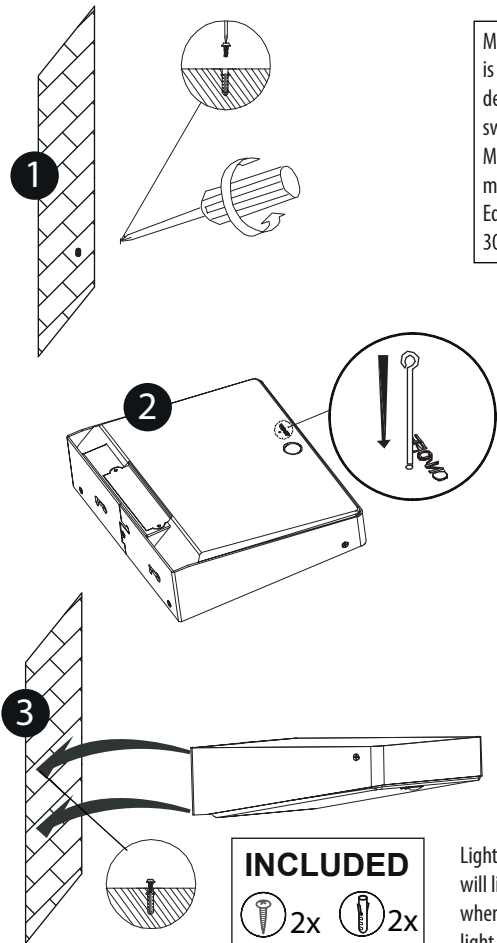

**LUXFORM**  
GLOBAL BV

Luxform Global BV Transportstraat 1 8263 BW Kampen The Netherlands

HIGH LUMEN SOLAR  
**LuxBright**  
LUMEN  
10-350

Cheyenne Wall light

**INCLUDED**  
 2x 2x

Max. 10 Lumen standby illuminated time is 60 hours on a **fully charged battery**, this depending on the number of 350 Lumen switching moments.  
 Max. 350 Lumen illuminated time is 120 minutes with a **fully charged battery**. Equivalent to 240 switching moments of 30 seconds (fixed setting).