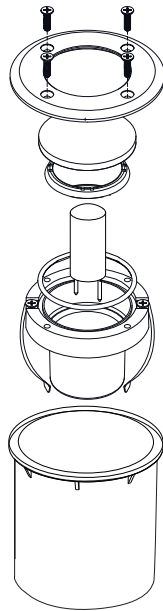

**LUXFORM**  
LIGHTING

**LUXFORM**  
GLOBAL BV

Luxform Global BV Transportstraat 1 8263 BW Kampen The Netherlands

Darwin

						
	Wet wood	Soft wood	Dry wood	Hard wood	Concrete	Brick wall
Drill 	Ø 84~86 mm	Ø 84~86 mm	Ø 84~86 mm	Ø 84~86 mm		
Diamond drill 					Ø 84~86 mm	Ø 84~86 mm