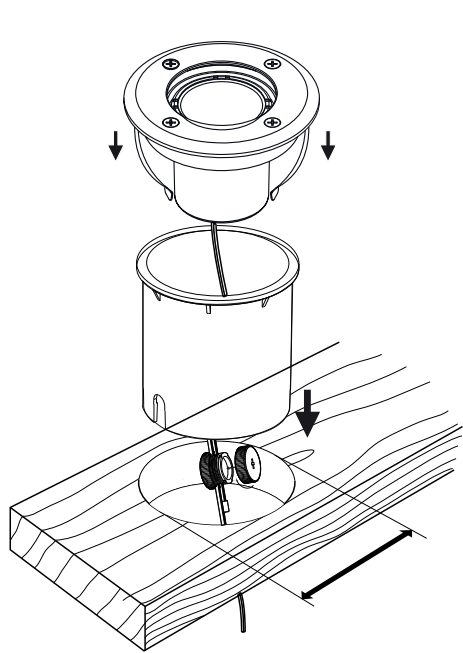

**LUXFORM**  
LIGHTING

**LUXFORM**  
GLOBAL BV

Luxform Global BV Transportstraat 1 8263 BW Kampen The Netherlands

Darwin

						
	Wet wood	Soft wood	Dry wood	Hard wood	Concrete	Brick wall
Drill 	Ø 84~86 mm	Ø 84~86 mm	Ø 84~86 mm	Ø 84~86 mm		
Diamond drill 					Ø 84~86 mm	Ø 84~86 mm