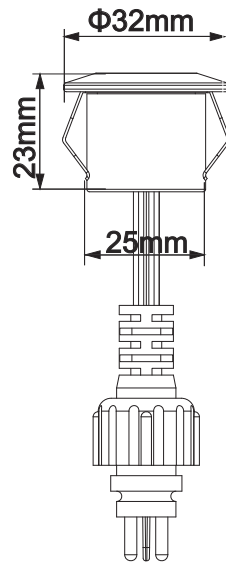

LUXFORM
LIGHTING

Uplight Alpha Ø32mm

LUXFORM
GLOBAL BV

Luxform Global BV Transportstraat 1 8263 BW Kampen The Netherlands

	Wet wood	Soft wood	Dry wood	Hard wood	Concrete	Brick wall
Drill	Ø 28mm	Ø 28mm	Ø 28mm	Ø 28mm		
Diamond drill					Ø 28mm	Ø 28mm

M2

IPX7

M8

SPT-1

C2

IP6X

M10

MAX
0,2W