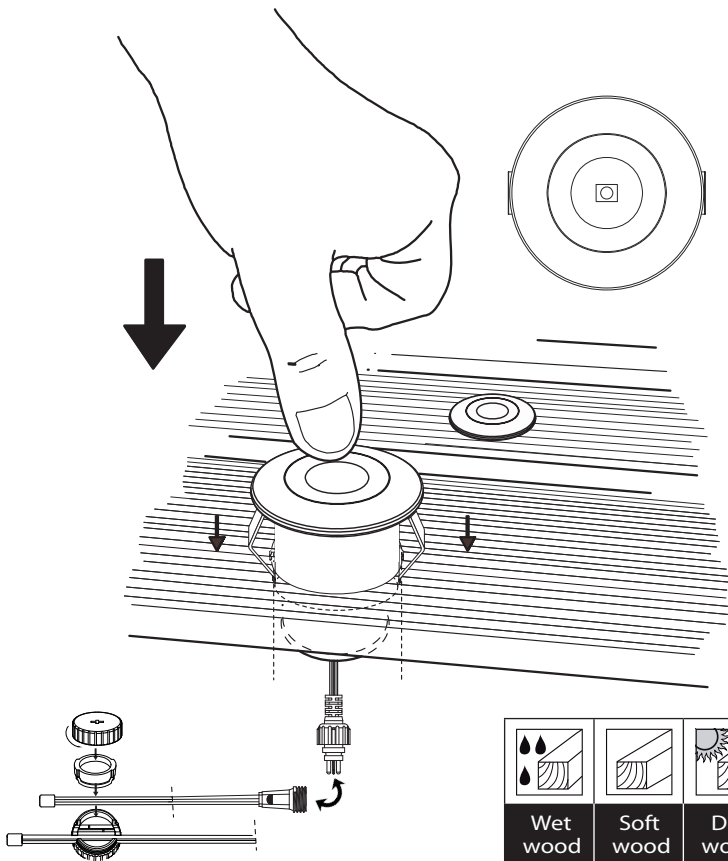

LUXFORM
LIGHTING

Uplight Alpha Ø32mm

LUXFORM
GLOBAL BV

Luxform Global BV Transportstraat 1 8263 BW Kampen The Netherlands

	Wet wood	Soft wood	Dry wood	Hard wood	Concrete	Brick wall
Drill	Ø 28mm	Ø 28mm	Ø 28mm	Ø 28mm		
Diamond drill					Ø 28mm	Ø 28mm