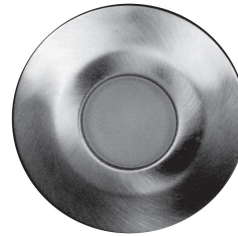

LUXFORM
LIGHTING

Uplight Alpha Ø42mm

LUXFORM
GLOBAL BV

Luxform Global BV Transportstraat 1 8263 BW Kampen The Netherlands

	Wet wood	Soft wood	Dry wood	Hard wood	Concrete	Brick wall
Drill	∅ 35mm	∅ 35mm	∅ 35mm	∅ 35mm		
Diamond drill					∅ 35mm	∅ 35mm