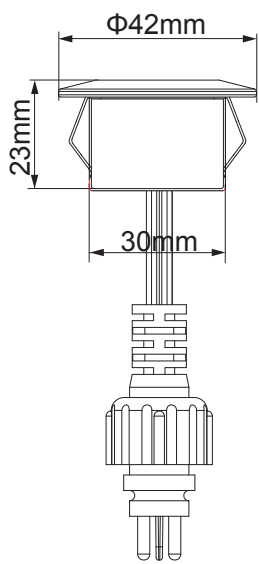

LUXFORM
LIGHTING

Uplight Alpha Ø42mm

LUXFORM
GLOBAL BV

Luxform Global BV Transportstraat 1 8263 BW Kampen The Netherlands

	Wet wood	Soft wood	Dry wood	Hard wood	Concrete	Brick wall
Drill	∅ 35mm	∅ 35mm	∅ 35mm	∅ 35mm		
Diamond drill					∅ 35mm	∅ 35mm

-  M2
-  IPX7
M8
-  **SPT-1**
C2
-  IP6X
M10
-  MAX
0,2W
L1
-  M18
-  LED
L10
-  M19
-  M1
-  **2Y**
Garantie
Warranty
- 
- 

C1