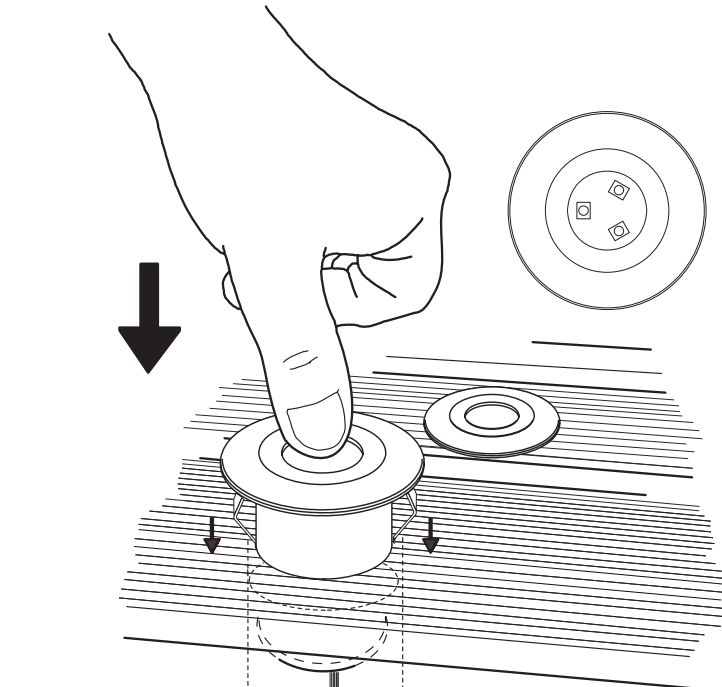

LUXFORM
LIGHTING

Uplight Alpha Ø42mm

LUXFORM
GLOBAL BV

Luxform Global BV Transportstraat 1 8263 BW Kampen The Netherlands

	Wet wood	Soft wood	Dry wood	Hard wood	Concrete	Brick wall
Drill	∅ 35mm	∅ 35mm	∅ 35mm	∅ 35mm		
Diamond drill					∅ 35mm	∅ 35mm