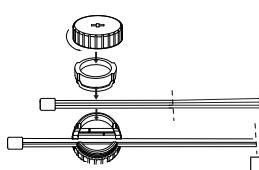

LUXFORM
LIGHTING

Uplight Alpha Ø42mm

LUXFORM
GLOBAL BV

Luxform Global BV Transportstraat 1 8263 BW Kampen The Netherlands

	Wet wood	Soft wood	Dry wood	Hard wood	Concrete	Brick wall
Drill	∅ 35mm	∅ 35mm	∅ 35mm	∅ 35mm		
Diamond drill					∅ 35mm	∅ 35mm

-  M2
-  IPX7
M8
-  **SPT-1**
C2
-  IP6X
M10
-  MAX
0,2W
L1
-  M18
-  LED
L10
-  M19
-  M1
-  **2Y**
Garantie
Warranty
- 
- 

C1