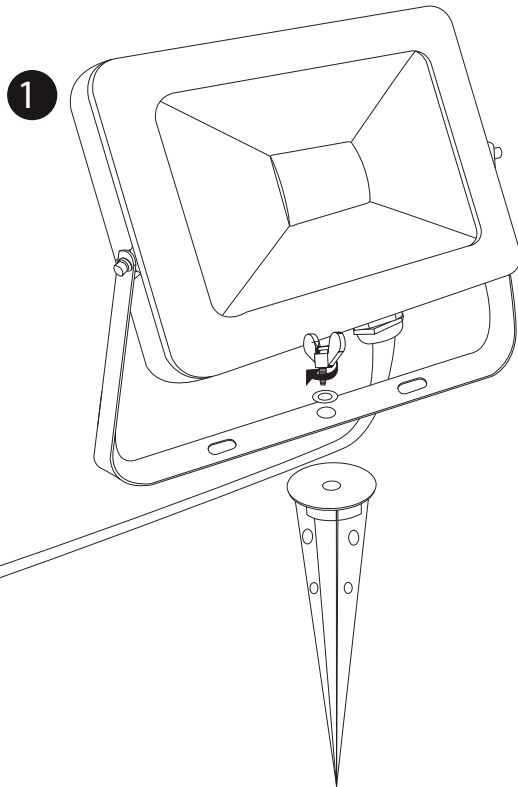

**LUXFORM**  
LIGHTING

Gladstone single light

**LUXFORM**  
GLOBAL BV

Luxform Global BV Transportstraat 1 8263 BW Kampen The Netherlands

  
**12V**

	
	IPX5
	M7
	
<b>SPT-1</b>	IP6X
C2	M10
	
MAX 10W	M12
L1	
	M18
LED	
L10	
	M19
C1	
	<b>2Y</b>
M1	Garantie Guarantee Warranty
	
M2	