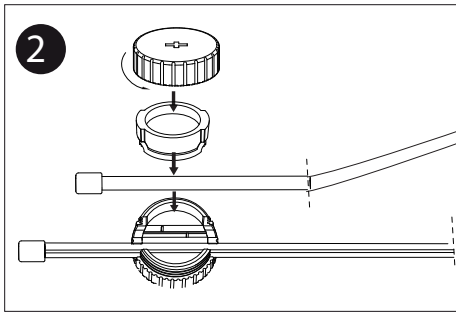

**LUXFORM**  
LIGHTING

Gladstone single light

**LUXFORM**  
GLOBAL BV

Luxform Global BV Transportstraat 1 8263 BW Kampen The Netherlands

  
**12V**

	
	IPX5
	M7
	
<b>SPT-1</b>	IP6X
C2	M10
	
MAX 10W	M12
L1	
	M18
LED	
L10	
	M19
C1	
	<b>2Y</b>
M1	Garantie Guarantee Warranty
	
M2	