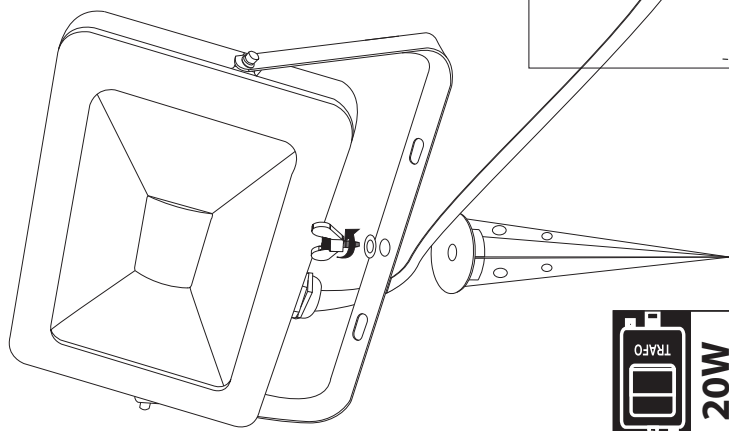

LUXFORM
LIGHTING

Gladstone, 2-p set

LUXFORM
GLOBAL BV

Luxform Global BV Transportstraat 1 8263 BW Kampen The Netherlands

12V

 P7	 IPX5 M7
 SPT-1 C2	 IP6X M10
 MAX 10W L1	 M12
 LED L10	 M18
 TRAFO IP44 P2	 C1
 P5	 M19
 P6	 M1
 F M2	 2Y Garantie Warranty