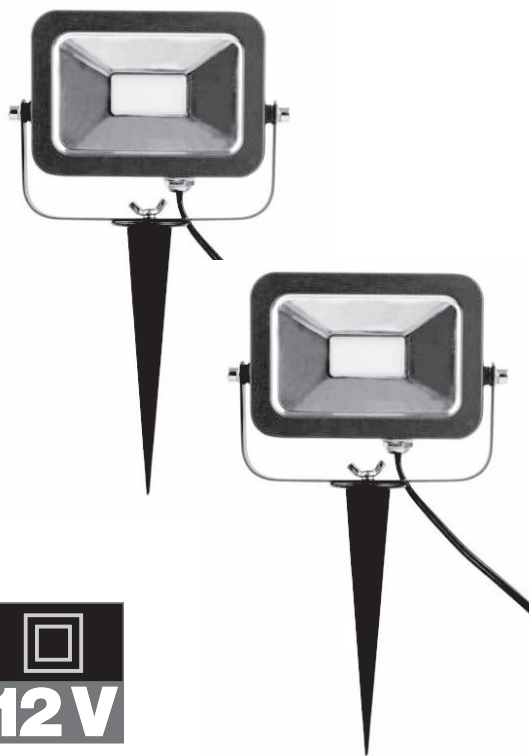

LUXFORM
LIGHTING

Gladstone, 2-p set

LUXFORM
GLOBAL BV

Luxform Global BV Transportstraat 1 8263 BW Kampen The Netherlands

12V

 P7	 IPX5 M7
 SPT-1 C2	 IP6X M10
 MAX 10W L1	 M12
 LED L10	 M18
 TRAFO IP44 P2	 C1
 P5	 M19
 P6	 M1
 F M2	 2Y Garantie Warranty