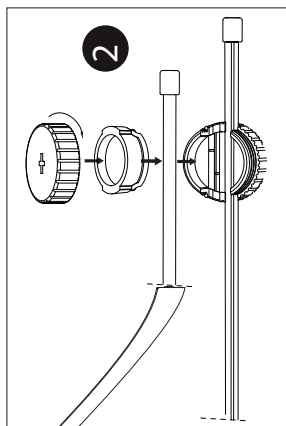

LUXFORM
LIGHTING

Gladstone, 2-p set

LUXFORM
GLOBAL BV

Luxform Global BV Transportstraat 1 8263 BW Kampen The Netherlands

12V

 P7	 IPX5 M7
 SPT-1 C2	 IP6X M10
 MAX 10W L1	 M12
 LED L10	 M18
 TRAFO IP44 P2	 C1
 P5	 M19
 P6	 M1
 F M2	 2Y Garantie Warranty