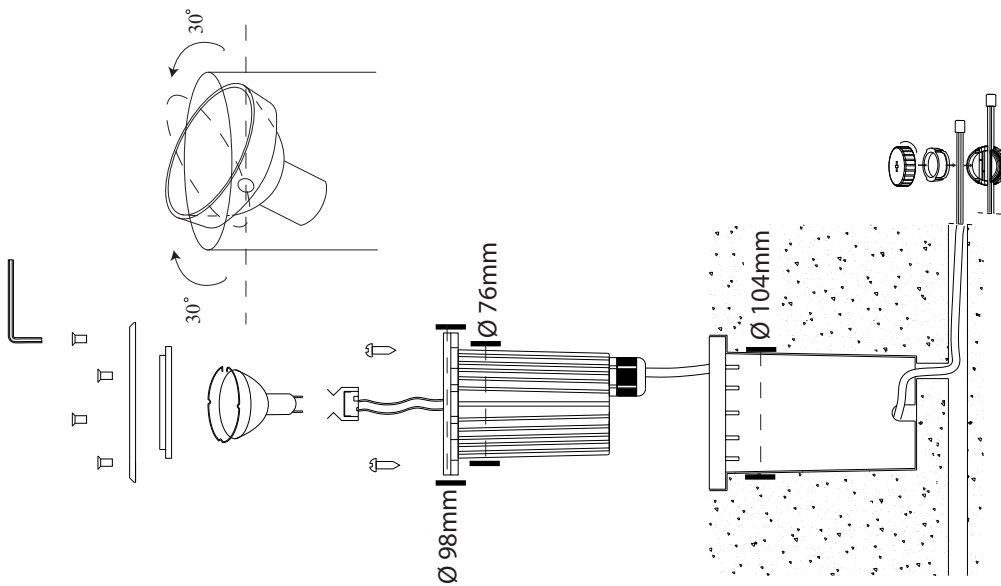

LUXFORM
LIGHTING

LUXFORM
GLOBAL BV

Luxform Global BV Transportstraat 1 8263 BW Kampen The Netherlands

Adjustable groundspot York

	Wet wood	Soft wood	Dry wood	Hard wood	Concrete	Brick wall
Drill		Ø 98mm	Ø 100mm	Ø 100mm	Ø 98mm	
Diamond drill					Ø 104mm	Ø 104mm

C2

L1

L6

M1

C1

M2

M10

M12