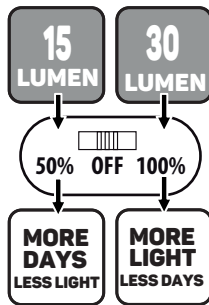

# SOLAR INTELLIGENT HYBRID IOWA

Scan for more information

Lights up RED when loading  
Lights up GREEN when fully loaded

1,5MTR  
included

Loading needs to be done indoors  
120 min. charge for full battery