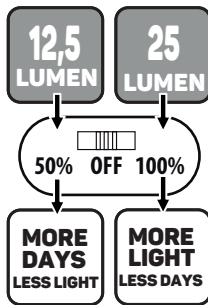

L21

M19

P12

© Copyright 2021 Luxform Global BV Transportstraat 1 8263BW Kampen, The Netherlands

SOLAR INTELLIGENT HYBRID GEORGIA

Lights up RED when loading
Lights up GREEN when fully loaded

1,5MTR
included

loading needs to be done indoors
120 min. charge for full battery