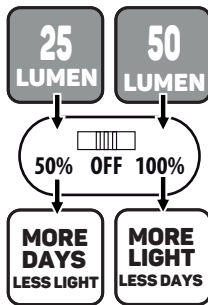

M19

P12

L21

© Copyright 2021 Luxform Global BV Transportstraat 1 8263BW Kampen, The Netherlands

SOLAR INTELLIGENT HYBRID MONTANA

Scan for more information

Lights up RED when loading
Lights up GREEN when fully loaded

1,5MTR
included

Loading needs to be done indoors
120 min. charge for full battery