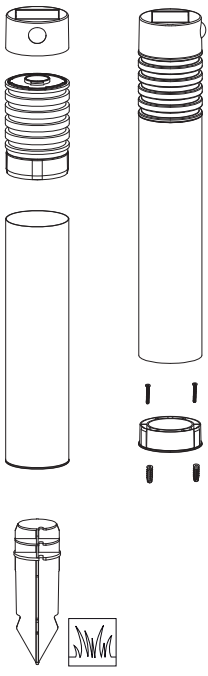

Lights up RED when loading
 Lights up GREEN when fully loaded

1,5MTR included

Loading needs to be done indoors
 110 min. charge for full battery

Scan for more information

Max. 5 Lumen standby illuminated time is 40 hours on a **fully charged battery**, this depending on the number of 100 Lumen switching moments.
 Max. 100 LUMEN illuminated time is 120 minutes with a **fully charged battery**. Equivalent to 360 switching moments of 30 seconds (fixed setting).