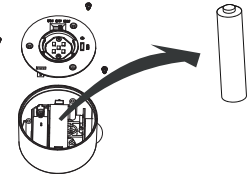

Lights up RED when loading
 Lights up GREEN when fully loaded

1,5MTR included

Loading needs to be done indoors
 110 min. charge for full battery

Scan for more information

Max. 5 Lumen standby illuminated time is 40 hours on a **fully charged battery**, this depending on the number of 100 Lumen switching moments.
 Max. 100 LUMEN illuminated time is 120 minutes with a **fully charged battery**. Equivalent to 360 switching moments of 30 seconds (fixed setting).