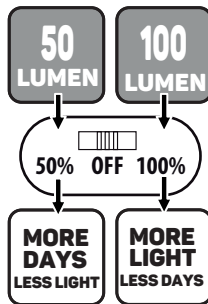

LUXFORM
LIGHTING