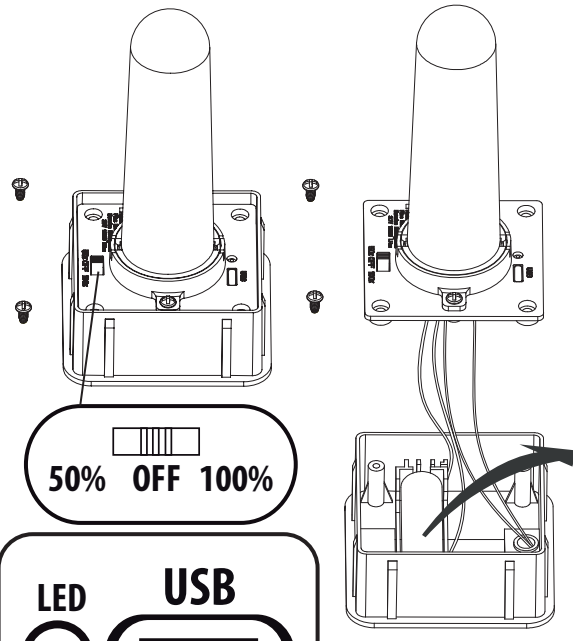

M19

P12

L21

© Copyright 2021 Luxform Global BV Transportstraat 1 8263BW Kampen, The Netherlands

SOLAR INTELLIGENT HYBRID FLORIDA

Scan for more information

Lights up RED when loading
Lights up GREEN when fully loaded