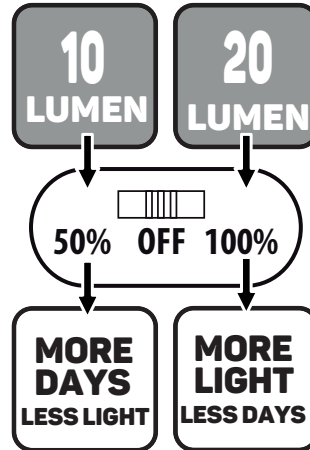

M19

P12

L21

© Copyright 2021 Luxform Global BV Transportstraat 1 8263BW Kampen, The Netherlands

SOLAR INTELLIGENT HYBRID FLORIDA

Scan for more information

Lights up RED when loading
Lights up GREEN when fully loaded

Loading needs to be done indoors
140 min. charge for full battery