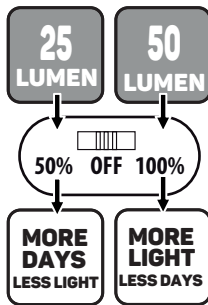

M19

P12

L15

© Copyright 2021 Luxform Global BV Transportstraat 1 8263BW Kampen, The Netherlands

SOLAR INTELLIGENT HYBRID MAINE

Scan for more
information

Lights up RED when loading
Lights up GREEN when fully loaded

1,5MTR
included

loading needs to be done indoors
120 min. charge for full battery